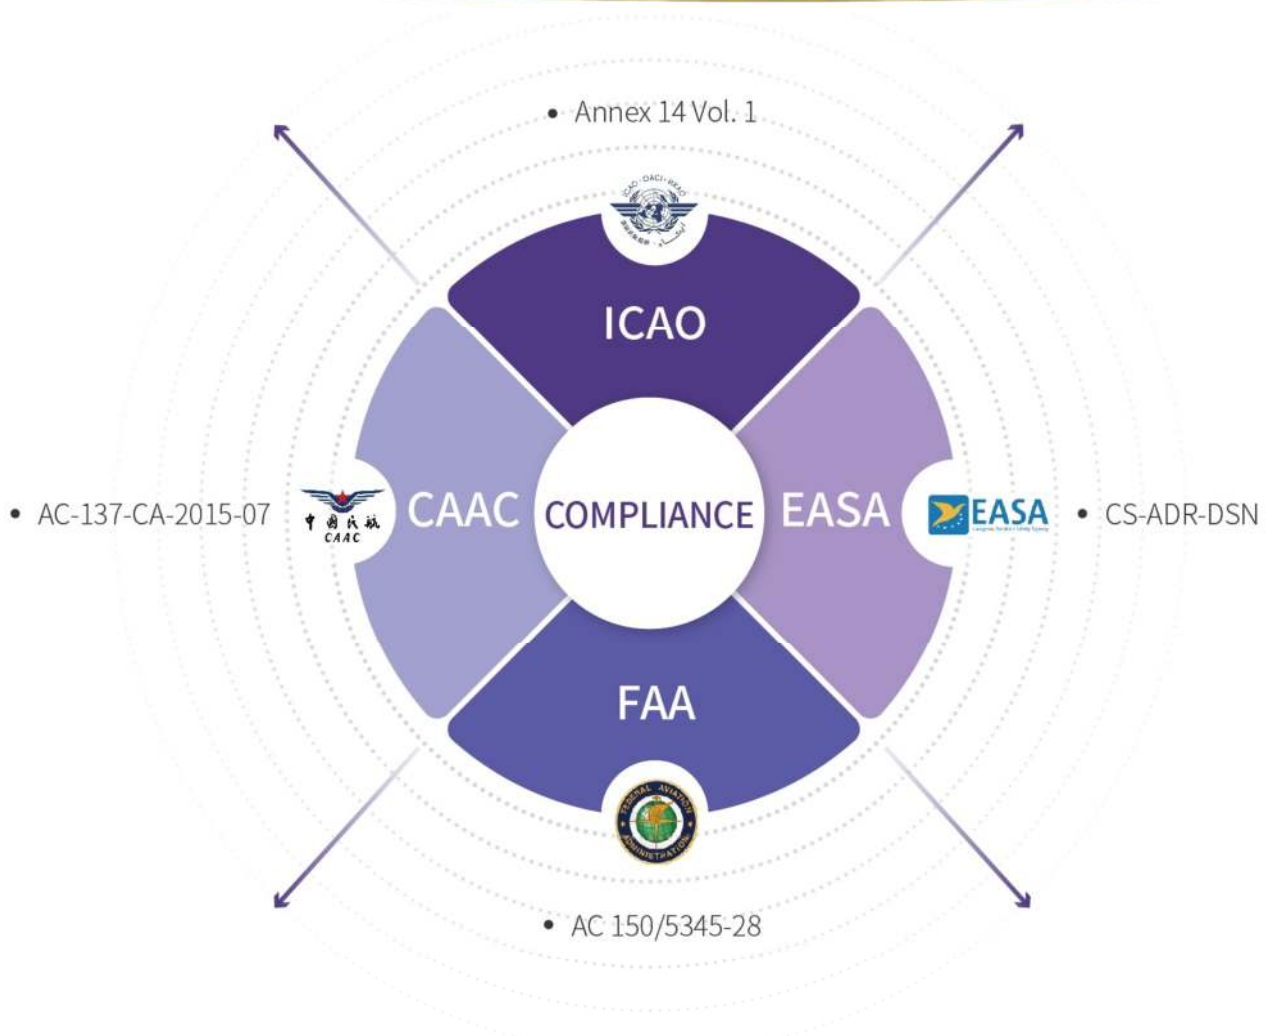

PAPI - LED Precision Approach Indicator

AIRFIELD GROUND LIGHTING SOLUTIONS

Provisional Data Sheet

PAPI-LED Precision Approach Path Indicator

PAPI - LED Precision Approach Indicator

FEATURES

- * Aluminium alloy light body and high quality powder coating give an excellent weather resistance (IP65)
- * Stable three-point supporting structure and accurate adjustment of elevation angle
- * Precise positioning of optical components and clear transition from white to red
- * Top brand LED light source with a life expectancy of over 50,000 hours
- * Optimized thermal design lowers the operating temperature of the electrical driver and increases service life
- * Waterproof breathable valve prevents internal condensation
- * Lamp fault alarm and tilt alarm allow quick troubleshooting

PAPI - LED Precision Approach Indicator

TECHNICAL DATA

ENVIRONMENTAL

- Operating Temperature
-55°C~+55°C
- Protection Class
IP 65

- Humidity
0~100%

ELECTRICAL

- Light Source
2 x LED Bar
- Connection
FAA L-823

- Rated Input Current
6.6A
- Power Consumption
57W

- Emission
IEC 61000-6-4
- Immunity
IEC 61000-6-2
- Service Life
LED useful lamp life > 50000h

PAPI - LED Precision Approach Indicator

DIMENSIONS

PACKAGING