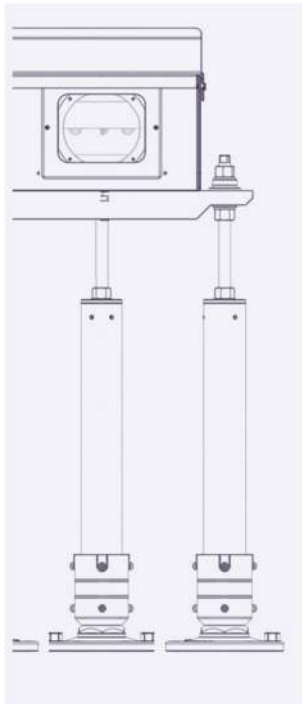

PAPI - LED Precision Approach Indicator

DIMENSIONS

PACKAGING

Dimensions:

Net Weight: 24 Kg

* Packaging is subject to upgradation. Above data are reference values.

LED Precision Approach Path Indicator PAPI

PHOTOMETRICS

B\Beta	-10.0°	-9.0°	-8.0°	-7.0°	-6.0°	-5.0°	-4.0°	-3.0°	-2.0°	-1.0°	0.0°	1.0°	2.0°	3.0°	4.0°	5.0°	6.0°	7.0°	8.0°	9.0°	10.0°
4.0°	107.5	2738	10112	17818	25527	28294	29989	31927	31329	34481	37356	39824	34408	30628	31355	32272	30387	25334	15491	8256	612
3.5°	112.4	3134	10499	17552	26983	31372	31898	35766	35228	40170	45103	45819	42071	33515	37285	36532	35441	29946	17964	10473	786.8
3.0°	115.4	3092	9966	19466	28687	34530	34063	38398	37090	43095	48113	46711	40621	34111	38336	37882	36371	30207	17912	8725	706.7
2.5°	117.8	2128	9895	19919	29816	35919	36903	39270	37984	41597	47367	45805	39023	34429	38551	38048	36569	29526	18957	8777	428.1
2.0°	117.7	6241	12364	21386	32989	36468	39485	38970	37860	42555	46195	46740	35751	35473	36573	37445	34654	29769	18268	9543	264.8
1.5°	118.4	1623	13556	22707	35487	40308	43500	42581	40613	45657	50704	50322	39468	36371	38986	38186	36746	32051	20004	12255	460
1.0°	124	3003	14048	25159	38356	45284	47282	45533	43107	52063	56104	55442	45852	41684	43853	40339	41485	33600	21229	11206	1132
0.5°	356	2911	11660	22667	34661	42699	45327	44867	43146	50776	56142	55316	49132	43276	44944	41082	41964	34384	22097	11627	1379
0.0°	177	2453	7216	10794	13759	14873	13596	13177	11948	14728	17545	16856	13938	13094	14289	13566	15155	15749	11685	8445	1131
-0.5°	115.3	699.6	4942	9620	15414	19192	20312	21475	20660	24117	25896	25959	24023	20706	21710	19631	20352	16889	10176	4522	257
-1.0°	109.9	538.5	5485	9387	13555	17726	19790	20733	20528	22981	24861	24897	20487	19849	19524	19003	18918	16120	9685	4220	179.6
-1.5°	106.7	296.6	4718	8364	14179	16368	18772	19253	19999	20149	23344	23589	18575	18235	18438	18557	17539	13455	9362	4524	164.3
-2.0°	126.5	638.3	4333	8718	13487	16827	18458	19534	19007	19877	23316	23050	18821	18232	18295	18668	17875	14668	9204	3462	163.6
-2.5°	98.36	768.3	4108	8008	13145	16863	17321	19613	18769	20012	23509	22997	21121	17905	19196	18152	17840	13706	9559	4143	189.3
-3.0°	94	1194	4539	7788	13123	15987	16231	17855	17224	20189	21694	22162	19692	16802	17150	17284	17216	14525	7822	3987	354.1
-3.5°	87.88	1934	3802	7628	11443	14312	14857	15655	15457	16089	19329	19164	17167	15300	15677	16129	15534	13259	7383	3697	277
-4.0°	80.42	1436	2792	5427	8538	10032	10709	10079	11003	10555	12311	12927	10463	11538	10858	12481	10603	9329	5633	2149	127.8

Aera	AVG(White)	AVG(Red)	AVG(White)/AVG(Red)	Min(red)	Min(Red-Standard)
	50917	23649	2.15	20149	15000
	41859	20295	2.06	18232	10000
	39735	18486	2.15	15414	7000
	32665	14381	2.27	4942	4000